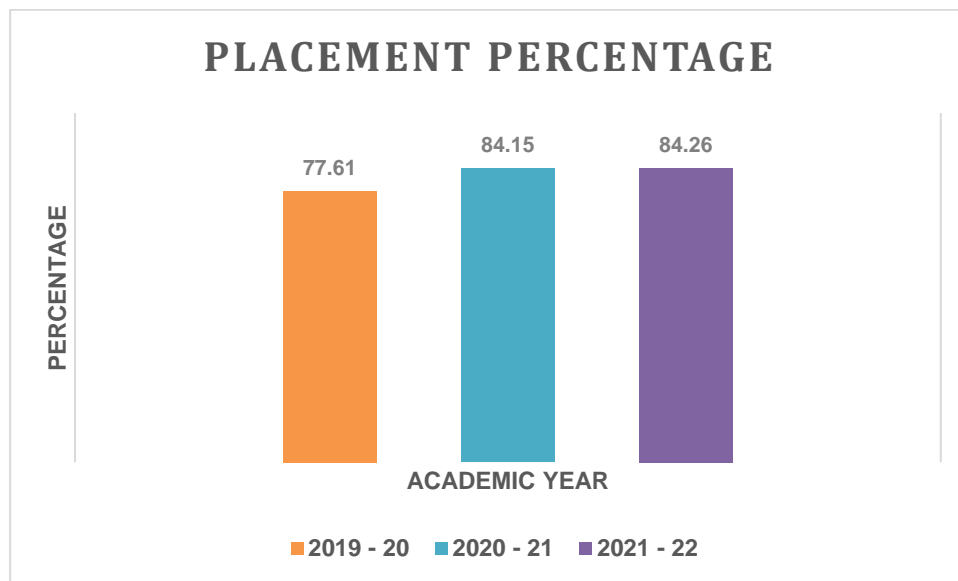

**DEPARTMENT OF ELECTRONICS AND COMMUNICATION ENGINEERING**

**Placement Details**

Academic Year	Total Number of Students	Number of Students Placed	Average Salary	Placement Percentage
2021 - 22	197	166	5.1 LPA	84.26
2020 - 21	202	170	4.4 LPA	84.15
2019 - 20	201	156	4.2 LPA	77.61