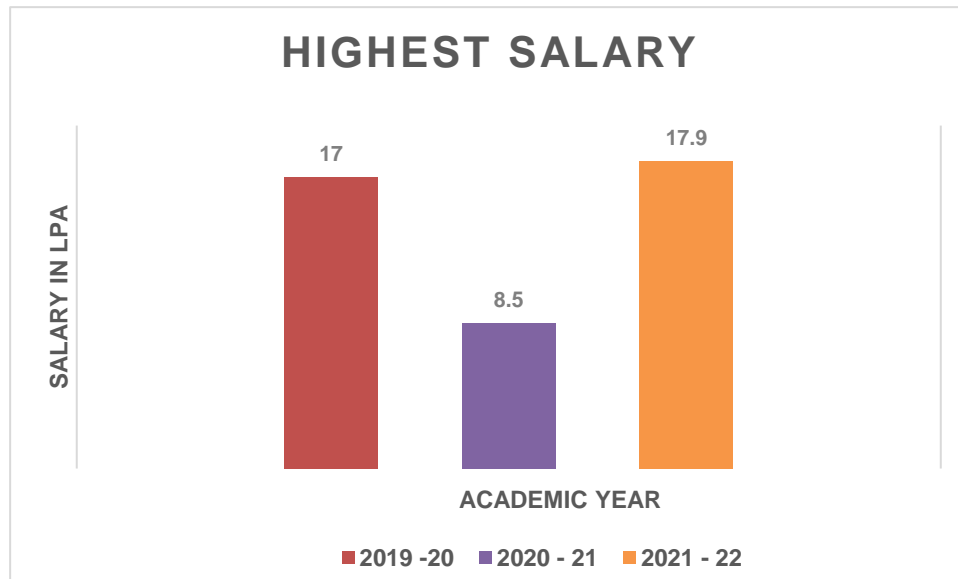

DEPARTMENT OF ELECTRONICS AND COMMUNICATION ENGINEERING

Highest Salary Package Details

Academic year	Name of the Company	Highest Salary (in LPA)
2021 - 22	Amazon	17.9
2020 - 21	Athena healthcare	8.5
2019 -20	Amazon	17