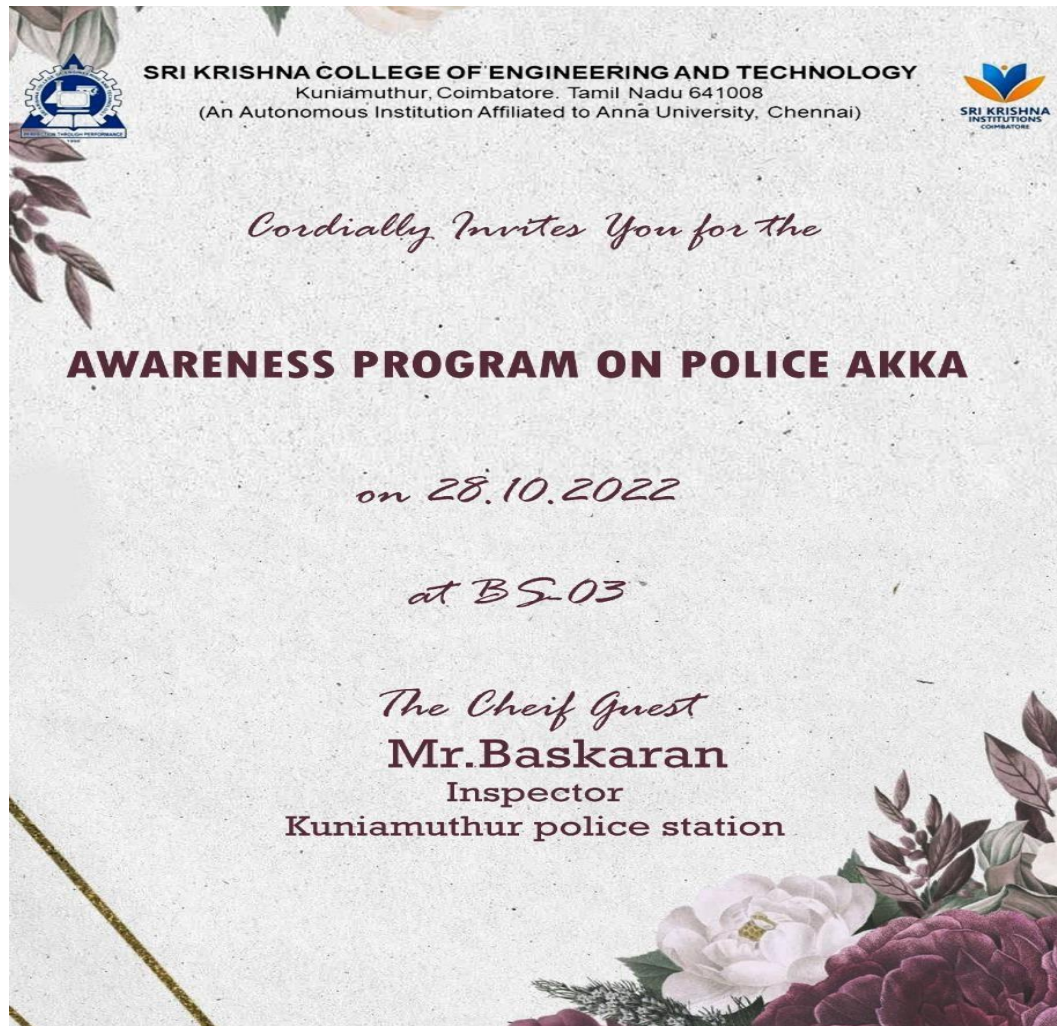

SRI KRISHNA COLLEGE OF ENGINEERING AND TECHNOLOGY

Kuniamuthur, Coimbatore. Tamil Nadu 641008

(An Autonomous Institution Affiliated to Anna University, Chennai)

INVITATION

J. L. J.

**PRINCIPAL
SRI KRISHNA COLLEGE OF
ENGG. & TECH.
KUNIAMUTHUR,
COIMBATORE - 641 008.**