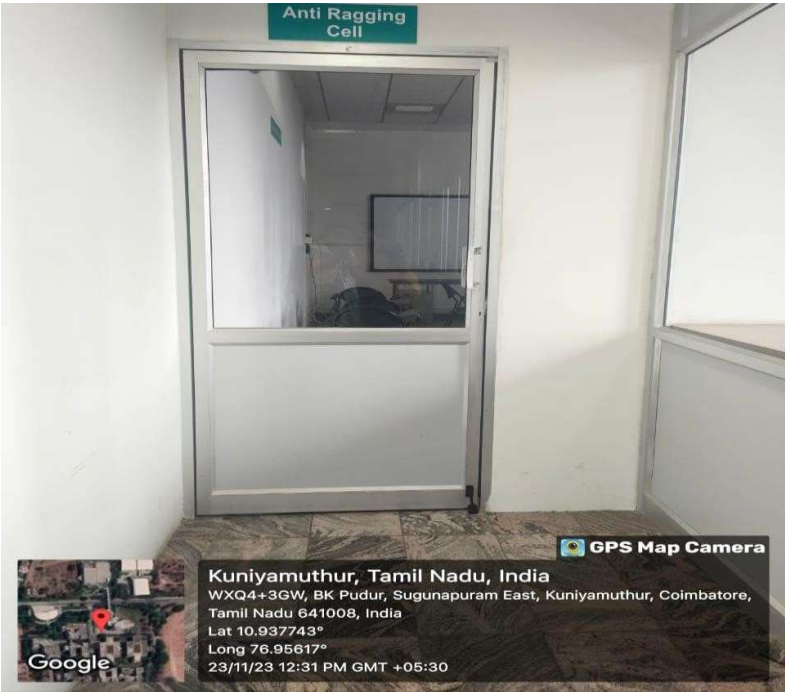

Contact
Dr. J. Janet
Principal
Phone: 0422 - 2678001
(7 Lines)
Fax: 0422-2678012
E-Mail:
principal@skcet.ac.in

SAY NO to RAGGING

WHAT IS RAGGING?
ANY ACT RESULTING IN :
■ Mental / Physical / Sexual Abuse
■ Verbal Abuse
■ Indecent Behaviour
■ Criminal Intimidation / wrongful Restraint
■ Undermining Human Dignity
■ Extortion

A STUDENT INDULGING IN RAGGING CAN BE:
■ Expelled from the Institution
■ Banned from the Hostel
■ His/Her Scholarship can be withdrawn
■ Debarred from Examinations
■ Denied Admission to any Institution
■ Prosecuted for Criminal Action
■ Institutions have been asked to file the FIR with local police against those who RAG / ABET Ragging.

DON'T 'RAG' ALSO DON'T BE A MUTE WITNESS TO 'RAGGING'

GPS Map Camera
Kuniyamuthur, Tamil Nadu, India
WXP4+MFP, BK Pudur, Sugunapuram East, Kuniyamuthur, Coimbatore, Tamil Nadu 641008, India
Lat 10.936877°
Long 76.956079°
19/03/24 03:48 PM GMT +05:30

Make your Campus & Hostels Ragging Free

Google

Anti-ragging Awareness board in classroom blocks

Anti Ragging Cell